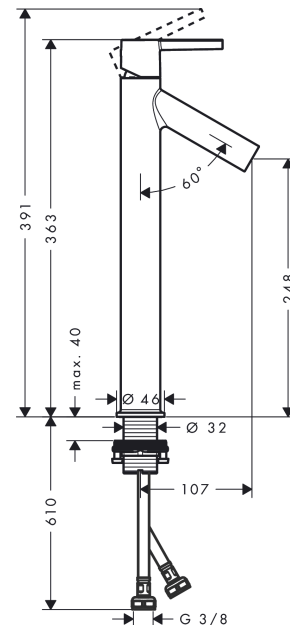

AXOR Starck

Single lever basin mixer 250 with lever handle for washbowls with waste set

Surfaces: **Chrome** Article Number: **10103000**

Description

product features

- consists of: single lever basin mixer, waste set
- ComfortZone 250
- projection 107 mm
- normal spray
- flow rate at 3 bar: 5 l/min
- ceramic cartridge
- temperature limitation adjustable
- suitable for continuous flow water heaters
- non-closing waste set
- connection dimension: DN15

Technology

Product image

Scale drawing

Flowchart